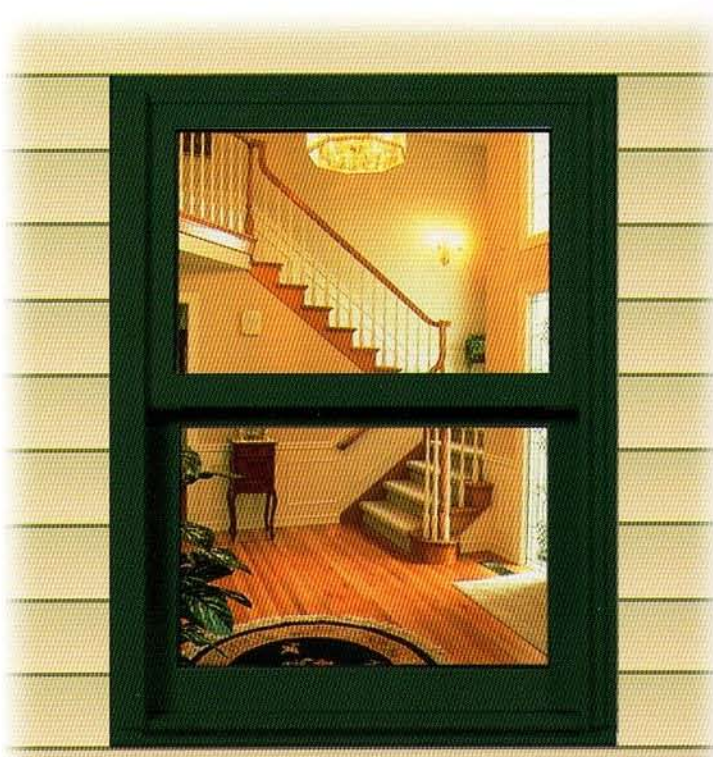

Matched Windows & Doors

Alpine White

Eggshell Cream

Capstock Brown

Chocolate Chip Brown

Mason Brick

Teal

Window Beige

Dormer Brown

Homestead Brown

Allspice

Solar Reflective Finish

SRF (technology using Sherwin Williams Polane® Solar Reflective Polyurethane Enamel and Winchesters' skilled application process) is resistant to excessive solar properties previously known to cause warping, fading and bowing.